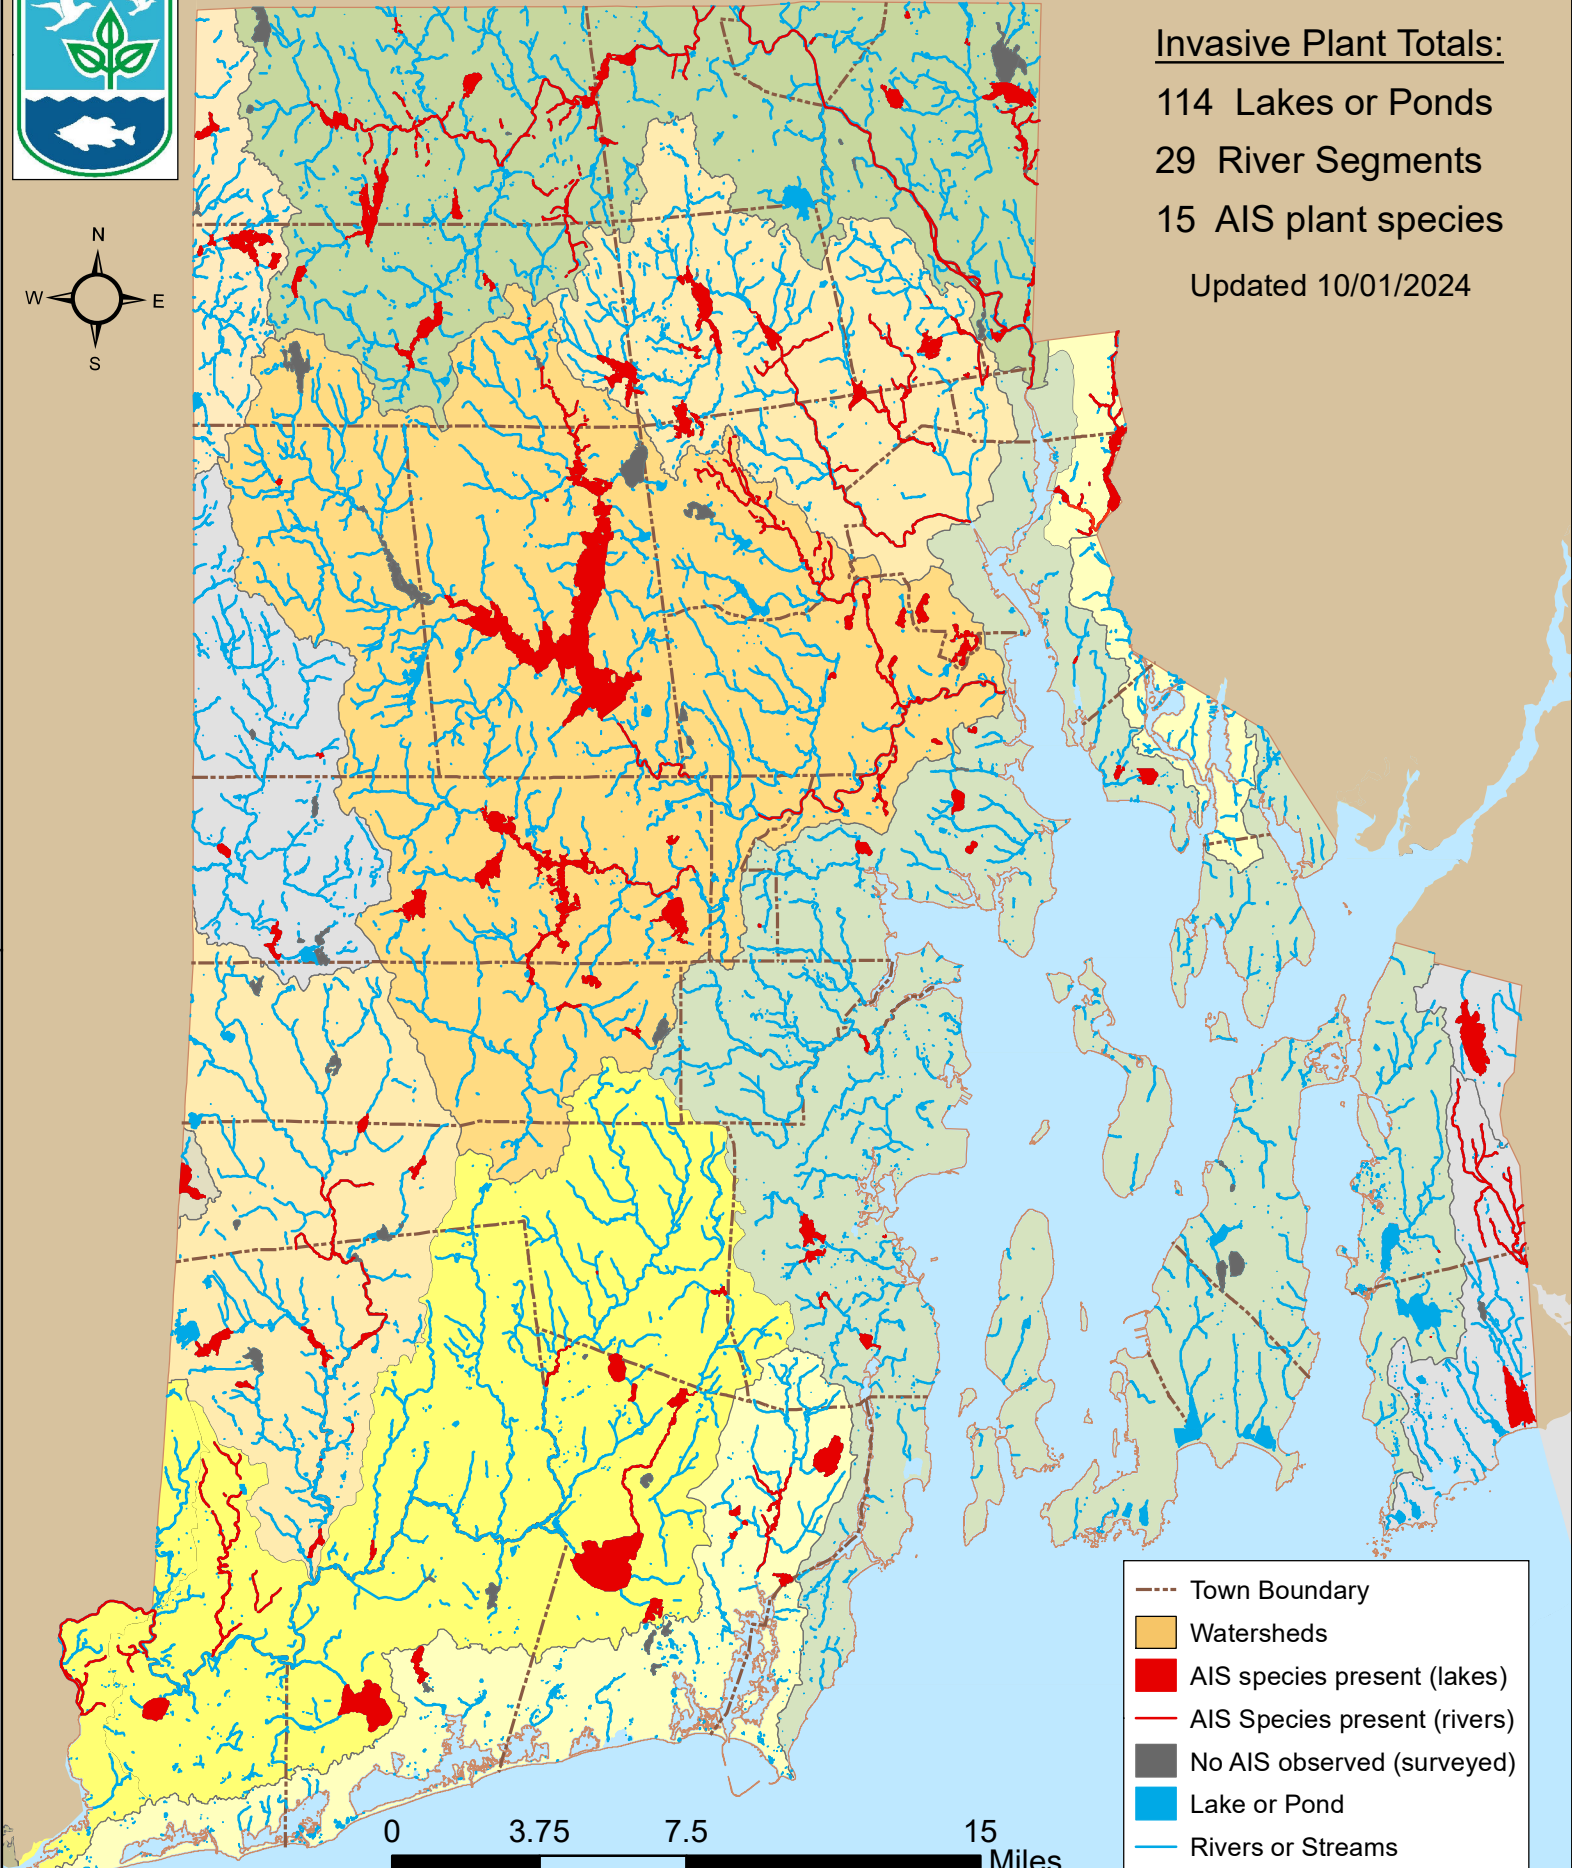

Distribution Map of Aquatic Invasive Species (AIS) in Rhode Island

Invasive Plant Totals:

114 Lakes or Ponds

29 River Segments

15 AIS plant species

Updated 10/01/2024

- Town Boundary
- Watersheds
- AIS species present (lakes)
- AIS Species present (rivers)
- No AIS observed (surveyed)
- Lake or Pond
- Rivers or Streams

Rhode Island Freshwaters with Aquatic Invasive Plants

rivers listed first, then lakes listed by city or town, alphabetically

<u>Town</u>	<u>Waterbody</u>	<u>Common Name</u>
<u>RIVERS</u>		
14	Pawtuxet River (South Branch Seg A)	curly-leaf pondweed fanwort variable milfoil
15	Peeptoad Brook & Tribs	fanwort
16	Pocasset River & Tribs (Seg A)	curly-leaf pondweed fanwort
17	Pocasset River & Tribs (Seg B)	curly-leaf pondweed fanwort
18	Saugatucket River & Tribs	fanwort variable milfoil
19	Tarkiln Brook & Tribs (Seg A)	variable milfoil
20	Tarkiln Brook & Tribs (Seg B)	variable milfoil
21	Ten Mile River & Tribs (Seg A)	curly-leaf pondweed variable milfoil water chestnut
22	Ten Mile River & Tribs (Seg B)	water chestnut
23	Three Pond Brook	curly-leaf pondweed fanwort
24	West River & Tribs (Seg B)	fanwort
25	Wood River & Tribs (Seg A)	variable milfoil
26	Wood River (Seg B)	variable milfoil
27	Woonasquatucket River & Tribs (Seg B)	variable milfoil
28		