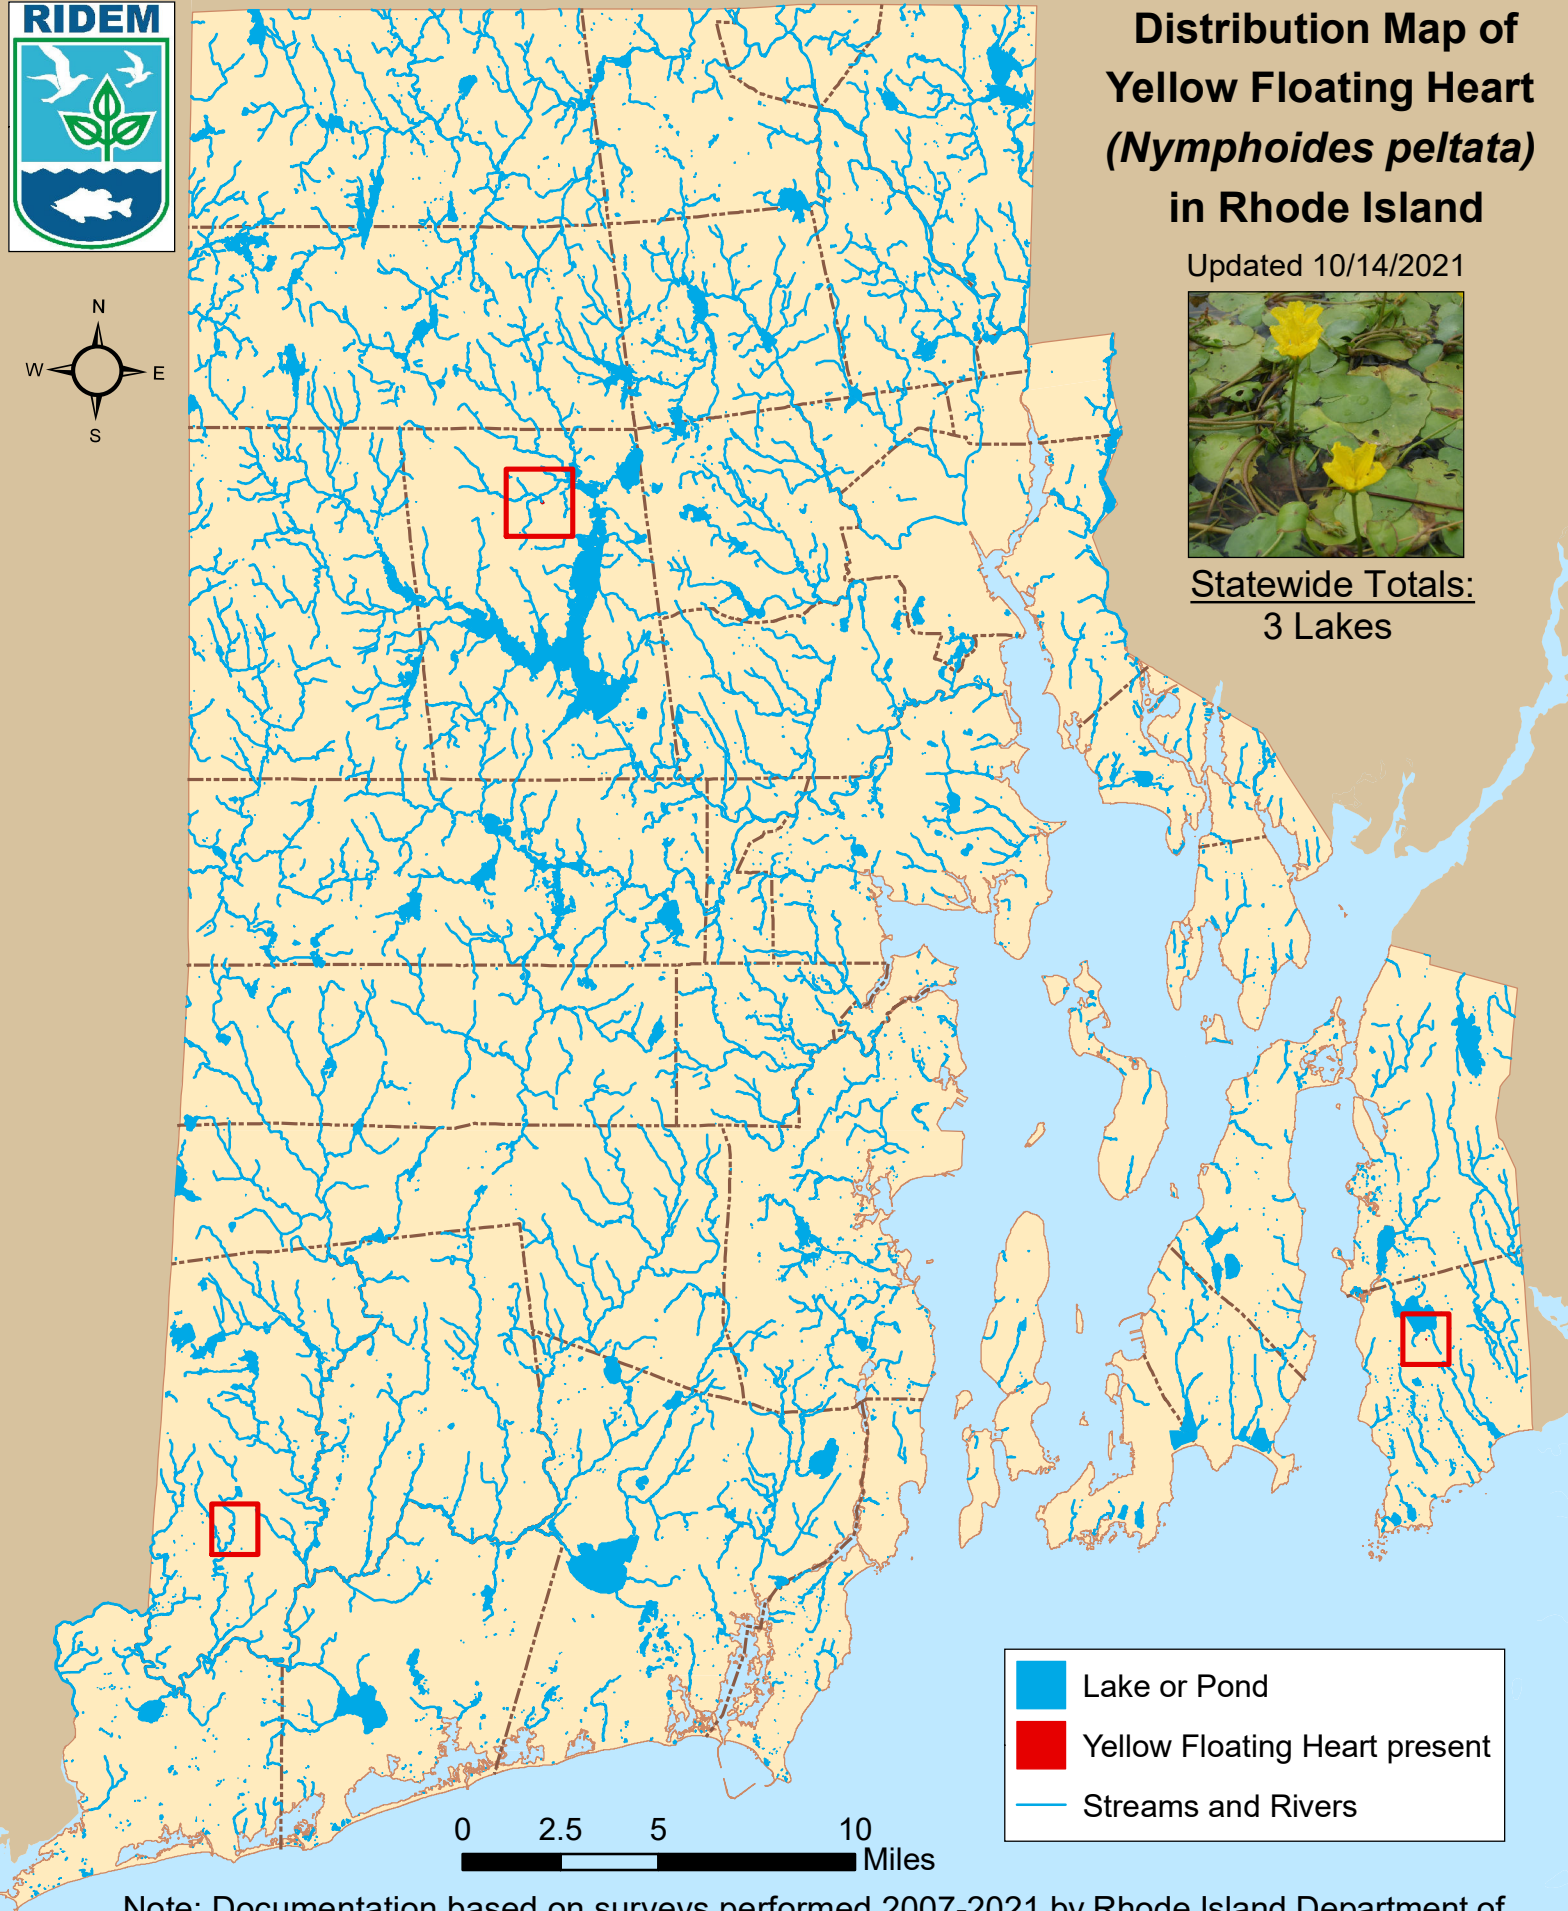

Distribution Map of Yellow Floating Heart (*Nymphoides peltata*) in Rhode Island

Updated 10/14/2021

Statewide Totals:
3 Lakes

Note: Documentation based on surveys performed 2007-2021 by Rhode Island Department of Environmental Management (RIDEM) Office of Water Resources. AIS refers only to those plant species present in the floating and submergent plant communities. More information available online: <http://www.dem.ri.gov/programs/water/quality/surface-water/aisplant.php>

Distribution of yellow floating heart (*N. peltata*) in RI

river segments listed first alphabetically; then lakes listed by city or town

<u>Town</u>	<u>Waterbody Name</u>	<u>First documented</u>	<u>Last Surveyed</u>
<u>Hopkinton</u>			
1	Solitude Springs Farm Ponds	7/10/2017	7/10/2017
<u>Little Compton</u>			
2	Peckham Rd. Pond	7/23/2010	7/30/2021
<u>Scituate</u>			
3	Dexter Road Pond	7/14/2010	7/30/2021