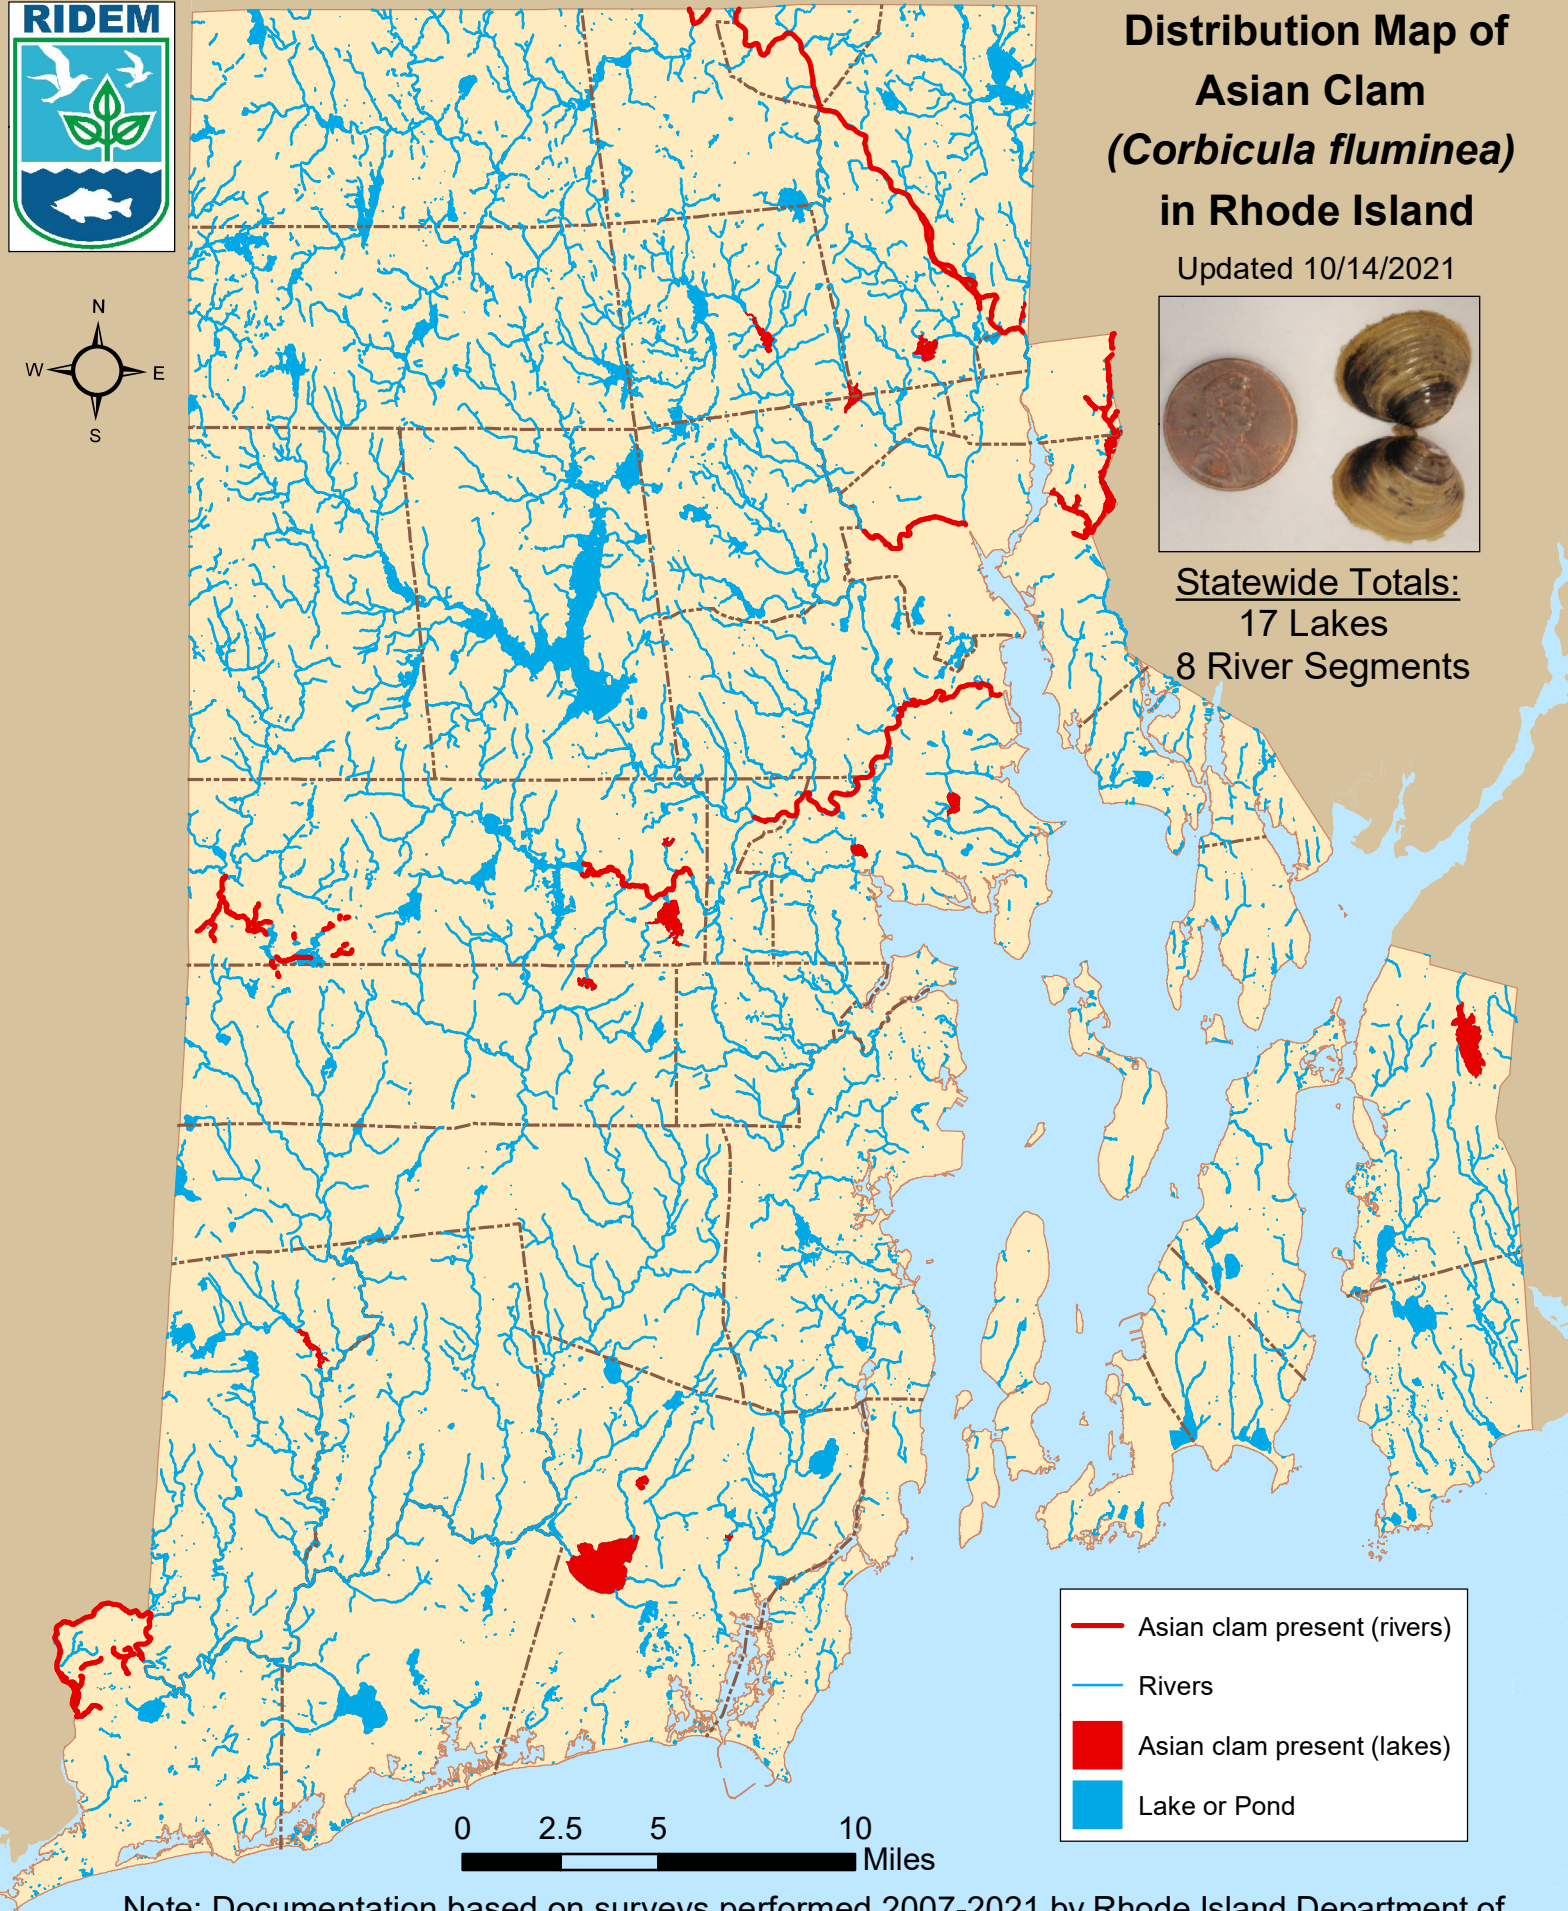

Distribution Map of Asian Clam (*Corbicula fluminea*) in Rhode Island

Updated 10/14/2021

Statewide Totals:
17 Lakes
8 River Segments

Note: Documentation based on surveys performed 2007-2021 by Rhode Island Department of Environmental Management (RIDEM) Office of Water Resources. AIS refers only to those plant species present in the floating and submergent plant communities. More information available online: <http://www.dem.ri.gov/programs/water/quality/surface-water/aisplant.php>

Distribution of Asian clam (*C. fluminea*) in RI

river segments listed first alphabetically; then lakes listed by city or town

<u>Town</u>	<u>Waterbody Name</u>	<u>First documented</u>	<u>Last Surveyed</u>
<u>RIVERS</u>			
1	Blackstone River (Seg A)	8/2/2017	6/24/2021
2	Pawcatuck River & Tribs (Seg E)	8/3/2020	9/8/2020
3	Pawtuxet River (Main Stem)	9/18/2015	9/9/2020
4	Pawtuxet River (South Branch Seg A)	7/30/2012	6/27/2018
5	Roaring Brook & Tribs	8/25/2016	8/25/2016
6	Ten Mile River & Tribs (Seg A)	6/5/2019	6/5/2021
7	Ten Mile River & Tribs (Seg B)	6/5/2019	6/5/2019
8	Woonasquatucket River (Seg D)	6/28/2019	6/28/2019
<u>Coventry</u>			
9	Tiogou Lake	9/5/2007	9/9/2020
10	Upper Dam Pond	7/23/2010	8/28/2020
<u>Cumberland</u>			
11	Happy Hollow Pond	8/18/2010	8/18/2010
<u>East Providence</u>			
12	Central Pond	6/9/2010	8/13/2020
13	Omega Pond	6/10/2021	6/10/2021
14	Turner Reservoir	8/12/2020	5/27/2021
<u>Hopkinton</u>			
15	Locustville Pond	9/9/2020	9/9/2020
<u>Lincoln</u>			
16	Olney Pond	6/12/2019	6/23/2021
<u>North Providence</u>			