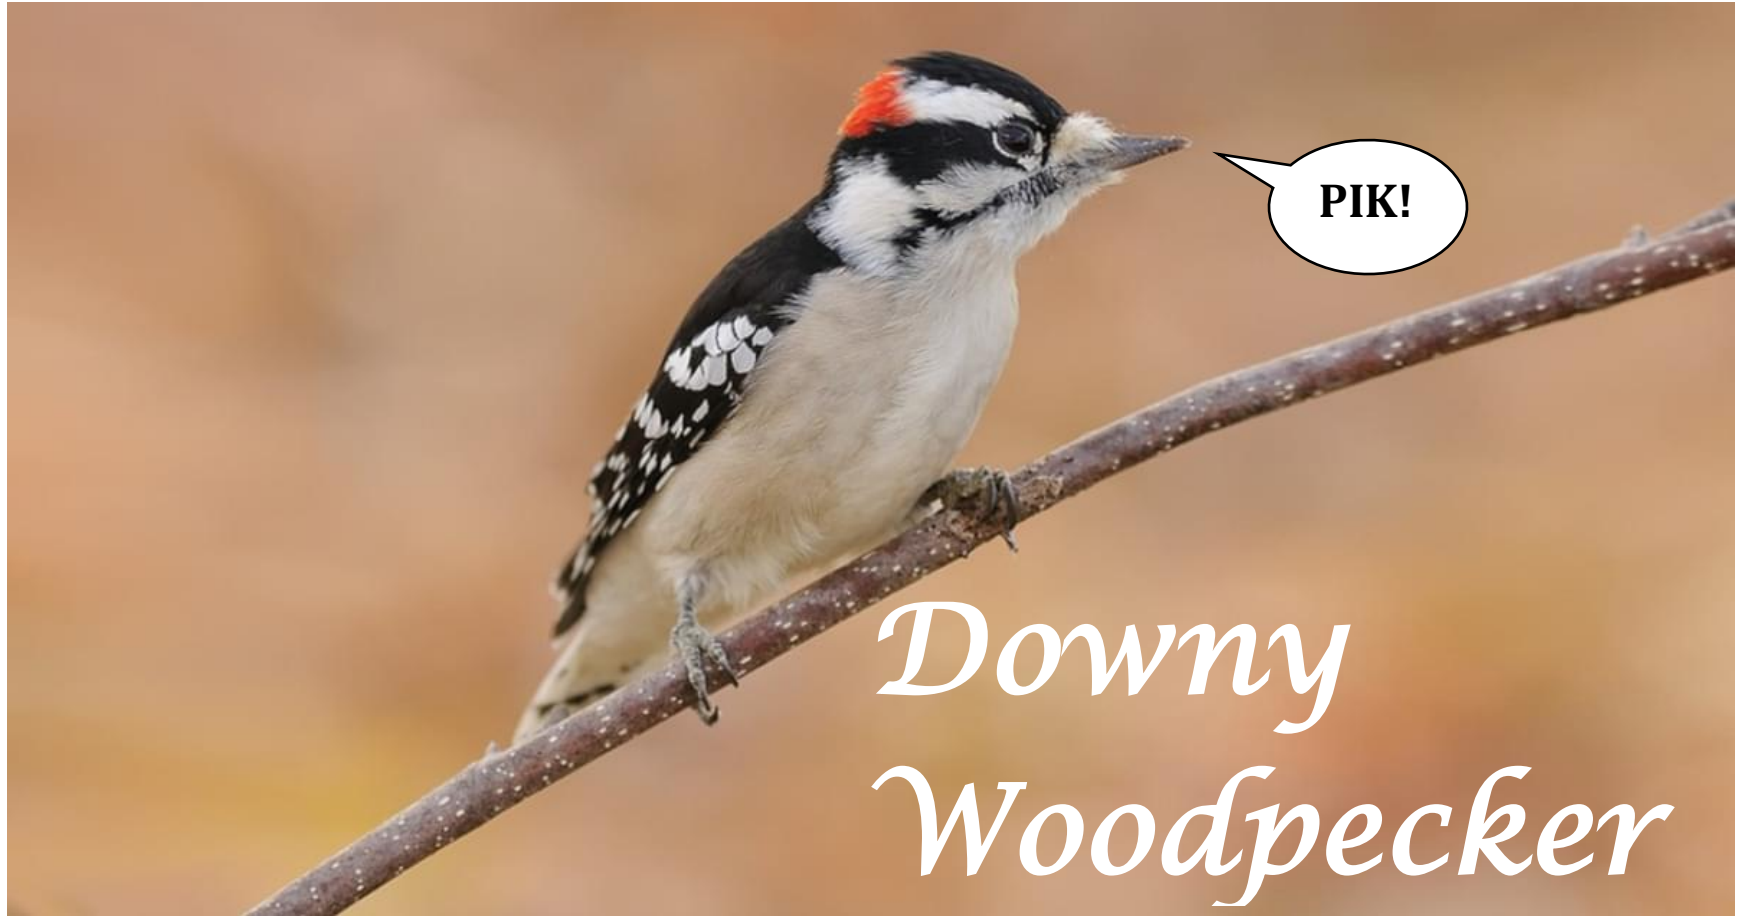

An Eastern Towhee bird is shown in profile, facing left. It has a black head and back, a white breast, and a prominent reddish-brown patch on its side. The bird is standing on a rocky surface. A speech bubble is positioned above the bird's head, containing the text "DRINK YOUR TEEEEEAAA!" and "DRINK!".

**DRINK YOUR
TEEEAAA!
*DRINK!***

*Eastern
Towhee*

American Woodcock

PEENT!

Ovenbird

**Tea-CHER,
Tea-CHER,
Tea-CHER**

A photograph of a yellow warbler perched on a tree branch. The bird is facing left and has a bright yellow body with some darker streaks on its wings. A speech bubble is positioned to the left of the bird's head.

**SWEET,
SWEET,
SWEET, I'M
SO SWEET!**

*Yellow
Warbler*

*Common
Yellowthroat*

**WITCHETY
WITCHETY
WITCHETY!**

*Song
Sparrow*

***MAIDS MAIDS
MAIDS!***

**Put the tea
kettle-ettle
on!**

*Downy
Woodpecker*