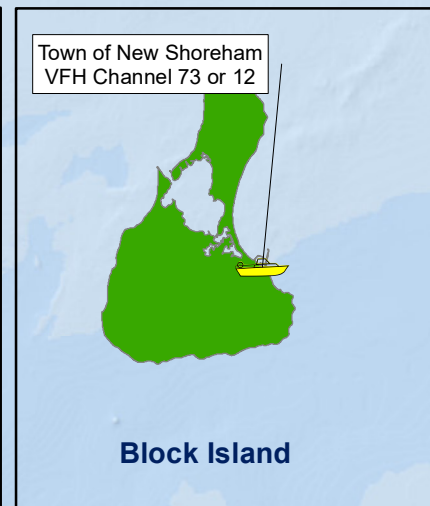

Town of New Shoreham
VFH Channel 73 or 12

Block Island

DEM
RHODE ISLAND

www.DEM.RI.gov
/RhodeIslandDEM
@RhodeIslandDEM

RI Department of Environmental Management

Please call (401) 222-4700 ext. 7241 2018