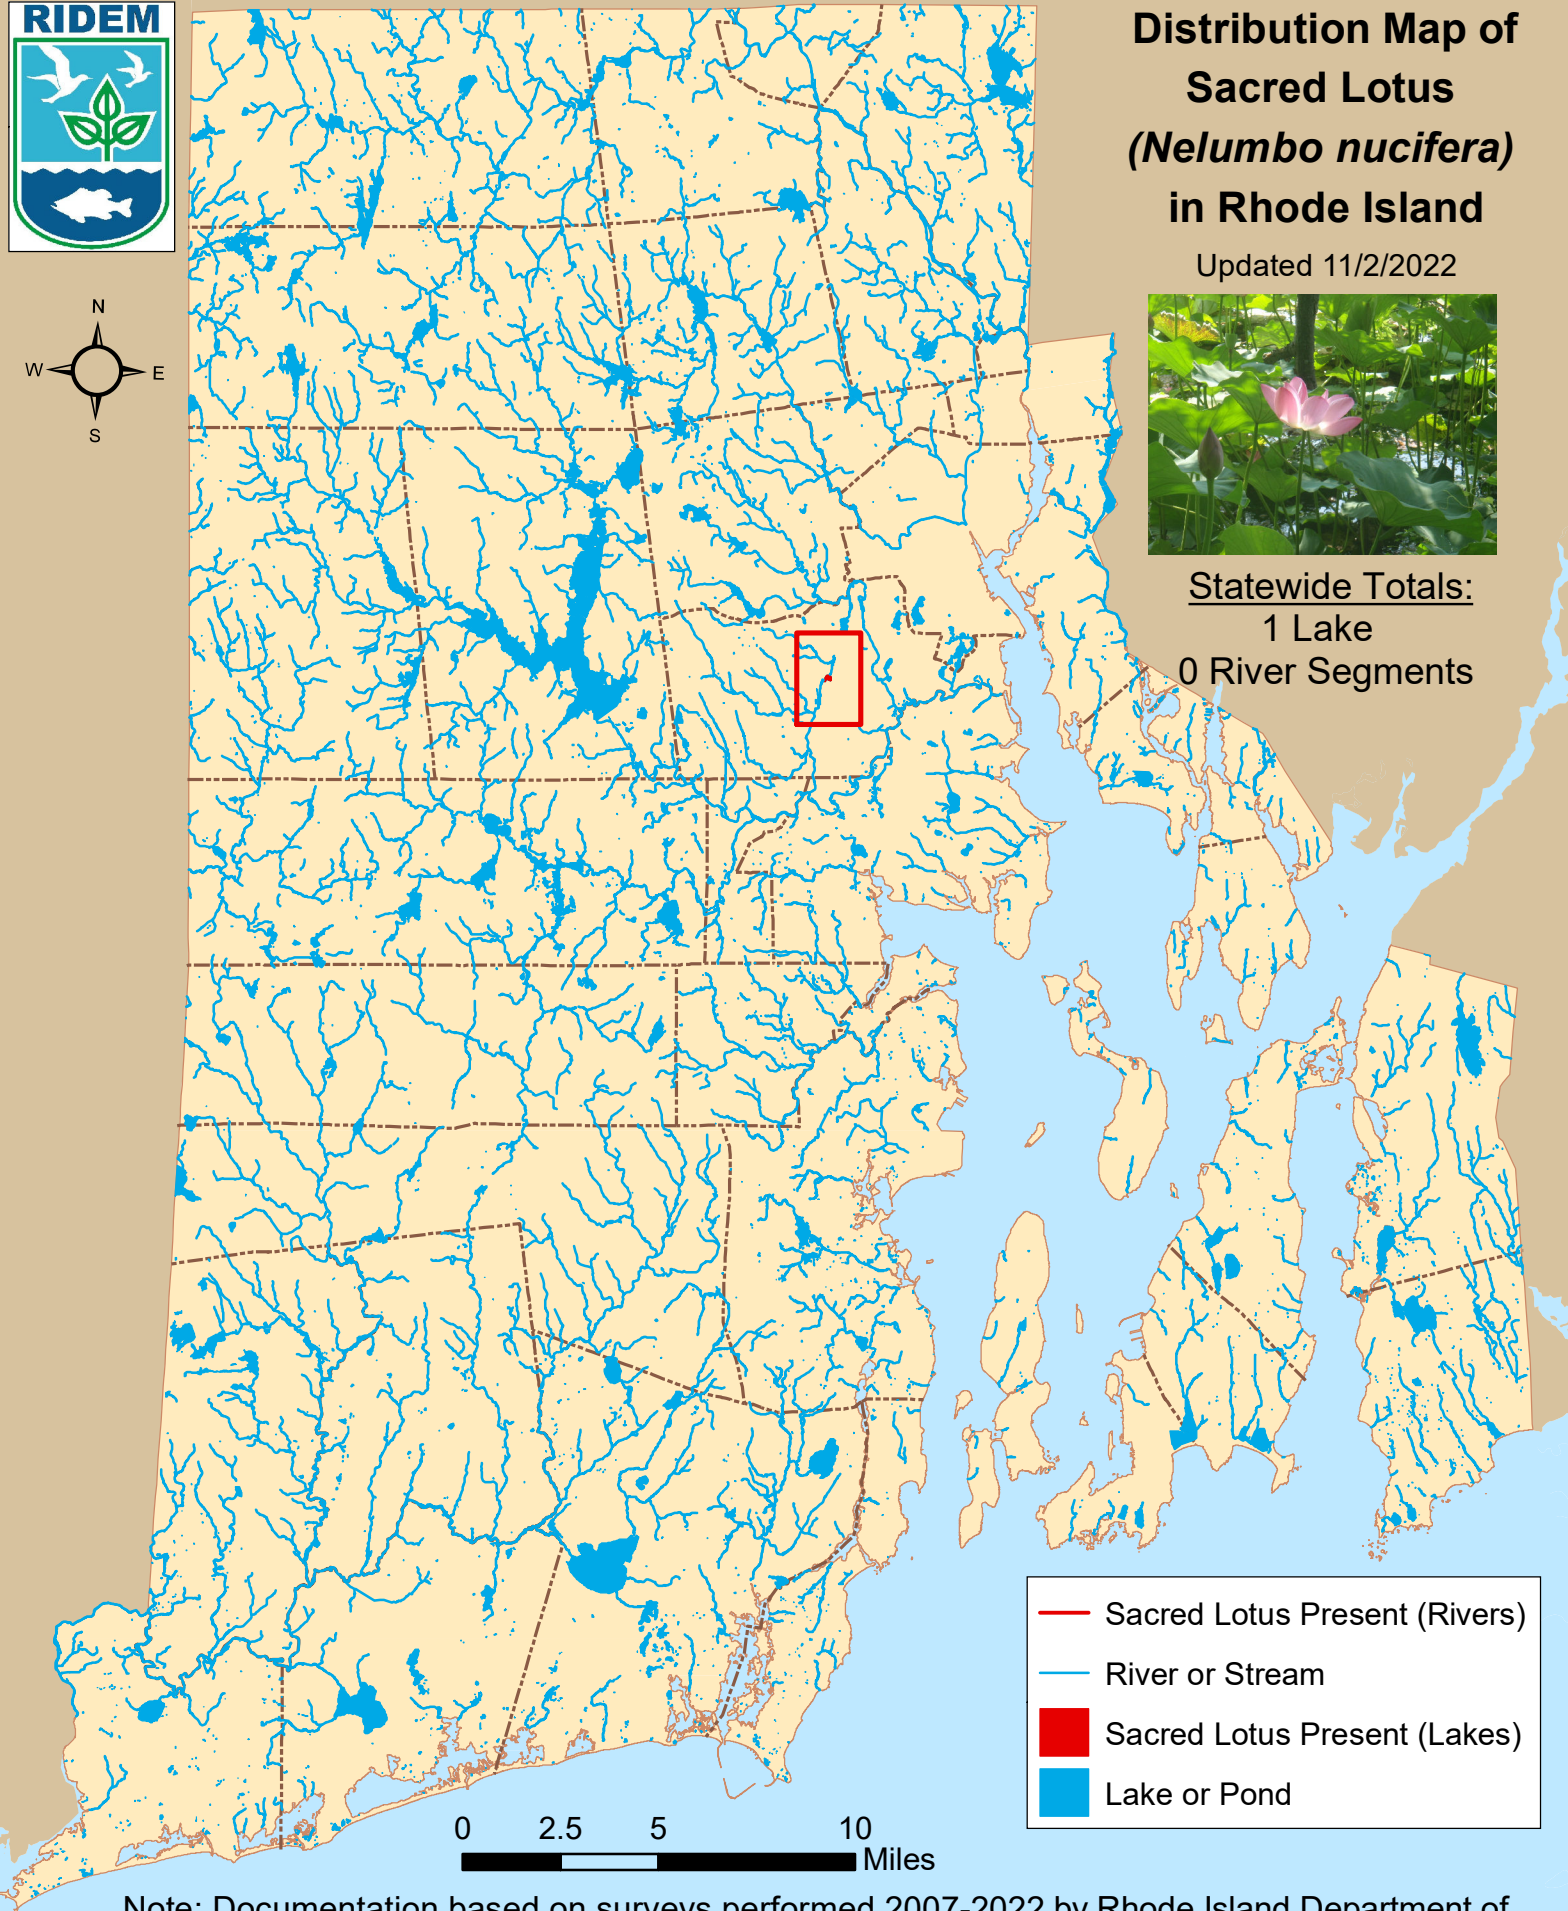

Distribution Map of Sacred Lotus (*Nelumbo nucifera*) in Rhode Island

Updated 11/2/2022

Statewide Totals:
1 Lake
0 River Segments

Note: Documentation based on surveys performed 2007-2022 by Rhode Island Department of Environmental Management (RIDEM) Office of Water Resources. AIS refers only to those plant species present in the floating and submergent plant communities. More information available online: <http://www.dem.ri.gov/programs/water/quality/surface-water/aisplant.php>

Distribution of sacred lotus (*Nelumbo nucifera*) in RI

river segments listed first alphabetically; then lakes listed by city or town

<u>Town</u>	<u>Waterbody Name</u>	<u>First documented</u>	<u>Last Surveyed</u>
--------------------	------------------------------	--------------------------------	-----------------------------

Cranston

1

Meshanticut Pond

7/27/2018

8/15/2022